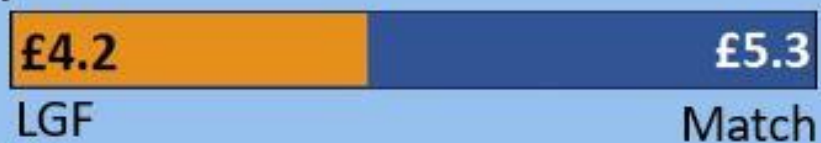

Rathmore Road Link

Target Outcomes

Jobs		215
Houses		390
Learners		0

Funding (millions)

Stage of completion

Feasibility		Completed
Detailed Design		Completed
Business Case Approval		Completed in November 2015
Construction		Completed in October 2017
Monitoring & Evaluation		Work is ongoing